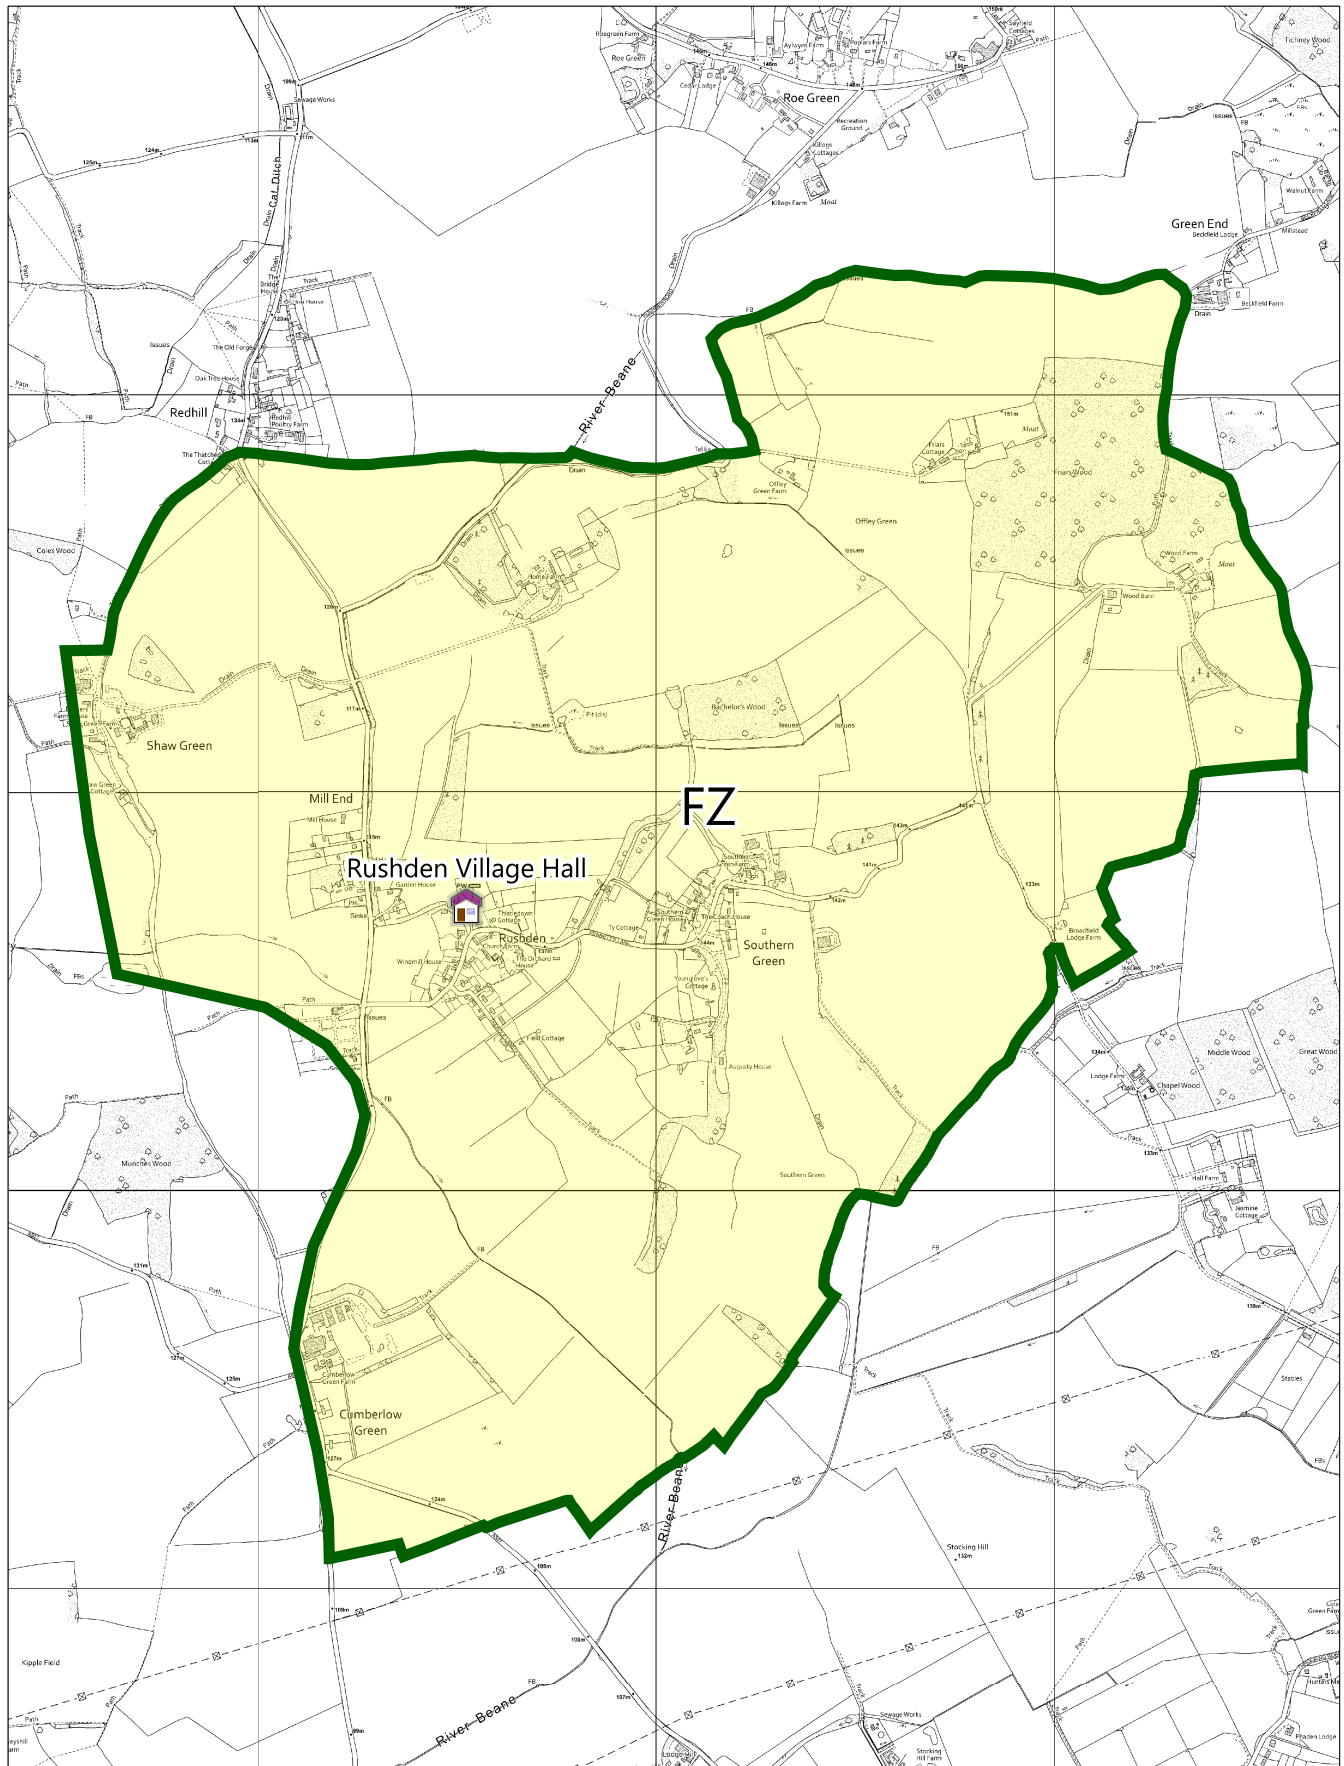

Rushden Village Hall - Weston and Sandon Ward

Rushden Village Hall, Rushden,
Buntingford, Herts, SG9 0NS

NORTH HERTFORDSHIRE DISTRICT COUNCIL

Scale: 1:19000
Date: 20:08:19

© Crown copyright and database rights 2019 Ordnance Survey 100018622